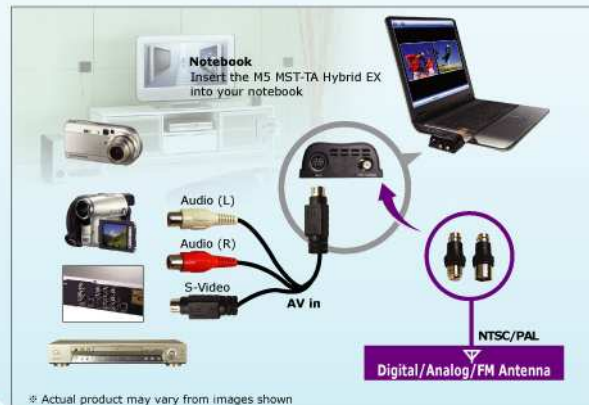

FlyTV Express M5 MST-TA Hybrid EX

Mobile digital and analog TV tuning in a single versatile ExpressCard

One card is all you need to enjoy high quality TV on your PC! The FlyTV Express M5 MST-TA Hybrid lets your laptop PC watch and record high definition digital TV programs anywhere, anytime - just plug it in and connect the portable antenna for instant mobile entertainment! It can also receive analog TV programs, and supports worldwide analog TV and stereo sound standards through its silicon tuner. Video capture from external video sources is made possible through the S-Video input, allowing you to use your PC as a video monitor for your camcorder or game console!

Slim, portable and powerful - the FlyTV Express M5 MST-TA Hybrid is the one card that satisfies all your TV and video capture needs!

Features

- Watch DVB-T digital terrestrial TV with high definition picture and stereo sound
- Supports worldwide analog TV standards
- Supports worldwide TV stereo sound standards
- Listen to digital terrestrial radio on your PC
- LifeView MST technology lets you watch digital TV and an S-Video source simultaneously
- Connects to external Video sources via an S-Video input
- Record digital video to MPEG 2
- Record analog video to MPEG 1/2/4
- TimeShifting functions let you pause, rewind, and fast forward live TV
- Scheduled recording of TV programs
- Still image snapshots

Package Contents

- FlyTV Express M5 MST-TA Hybrid EX
- PAL/NTSC connectors
- A/V-Cable
- Portable Antenna (for DVB-T)
- Installation CD with User Manual
- Quick Installation Guide
- Remote Control
- FM antenna