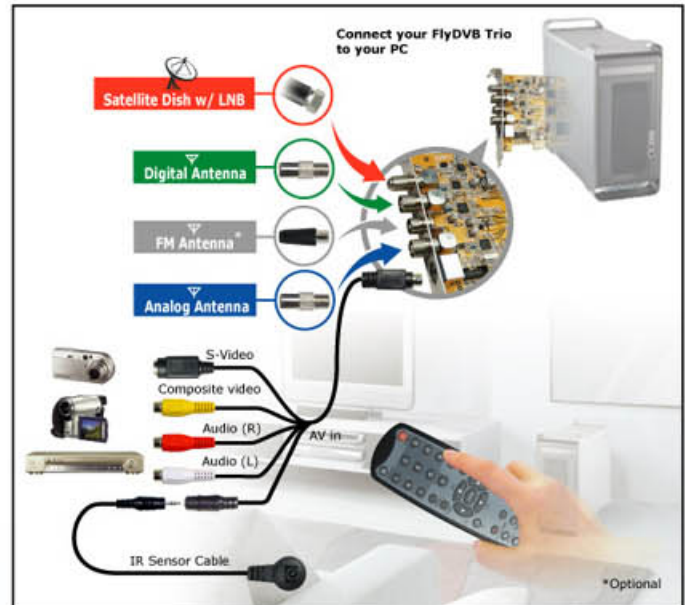

PVR Functions

- Record digital TV perfectly to MPEG-2
- Record analog TV to MPEG 1/2/4
- Still image snapshots
- TimeShifting functions let you pause, rewind, and fast forward live TV
- Scheduled recording of TV programs and One-Touch Recording from EPG
- EPG and Teletext support

PIP Functions

- Watch two different channels simultaneously using enhanced PIP functionality
- Watch TV PIP, side by side, or in two separate windows
- TV windows are movable, resizable and swappable
- Watch one channel while recording another

System Requirements

- CPU: Pentium 4 or AMD Athlon 2.0GHz or faster, 2.4GHz or faster recommended
- RAM: 256MB minimum, 512MB recommended
- Microsoft Windows 2000(SP4) / WinXP(SP2)
- 100MB HD space for installation, additional space required for recording and TimeShifting
- CD-ROM or DVD drive
- VGA card/chipset with full DirectX 9.0 support and at least 32MB RAM
- DirectX 9.0c or higher installed
- Available PCI slot

Package Contents

- FlyDVB Trio PCI card
- PAL/NTSC connection adapters (x 2)
- AV-Cable
- Remote control
- IR sensor cable
- Installation CD with User Manual
- Quick Installation Guide

Connection Chart

※ Actual product may vary from images shown

Multiple Streaming Technology

LifeView's exclusive Multiple Streaming Technology (MST) lets you watch both Digital TV and Analog TV or video on the same screen, at the same time! Keep track of your favorite sports event on digital TV while watching the local news on analog TV! Connect a camcorder to use for surveillance while watching digital TV at the same time!

Multiple Streaming Technology - *only from LifeView!*